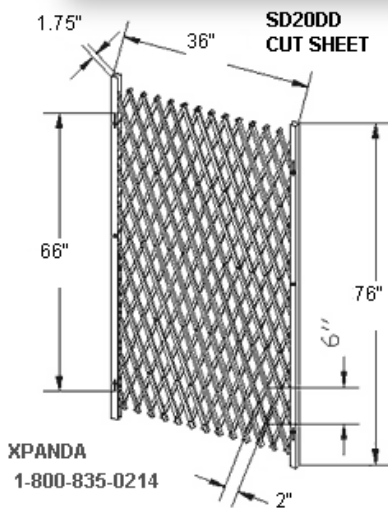

HEAVY DUTY DOUBLE DIAMOND SECURITY GATE
WITH THUMB TURN INSIDE, FOR KEYLESS EXIT.
TIGHT DIAMOND LATTICE PREVENTS ACCESS TO THE THUMBTURN
FROM OUTSIDE

1/2" x 1/2" x .049 TUBULAR STEEL
16 GA. END CHANNELS
ALUMINUM LOCK POST
MORTICE CYLINDER AND THUMB
TURN
HOOK LATCH
LEADING EDGE H.D. CASTER
POWDER COAT FINISH

Thumb turn
Operates from inside

Watch test video on you tube
<http://www.youtube.com/watch?v=kSgD18mVlo>